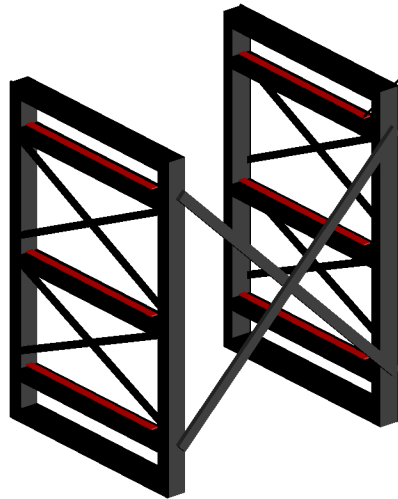

ASSEMBLY
BADE SIDE TABLE

Ax12
Bx12

1

A	B	C	D	E	F
001	002	003	004	005	006
3.5X18 SCREW 4 PCS					
G	H	I	O	J	P
007					

"AKSESUAR"

Ex16
Fx4

2

Cx20

3

DOUBLE-SIDED
SHELVES WITH TAPE
SIDE FEET
YOU ARE STACKED...