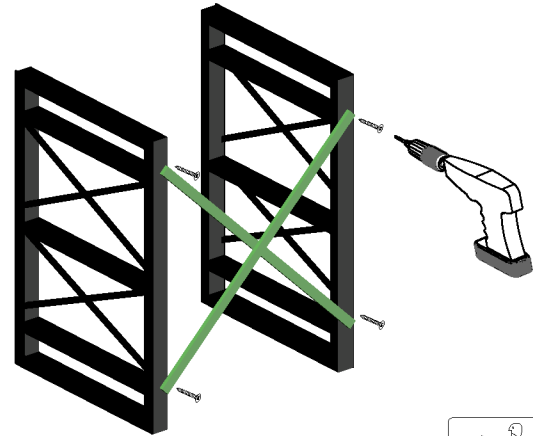

ASSEMBLY
BADE SIDE TABLE

Ax12
Bx12

1

A	B	C	D	E	F
001	002	003	004	005	006
3.5X18 SCREW 4 PCS					
G	H	I	O	J	P
007					

"AKSESUAR"

Ex16
Fx4

2

Cx20

3

DOUBLE-SIDED
SHELVES WITH TAPE
SIDE FEET
YOU ARE STACKED...